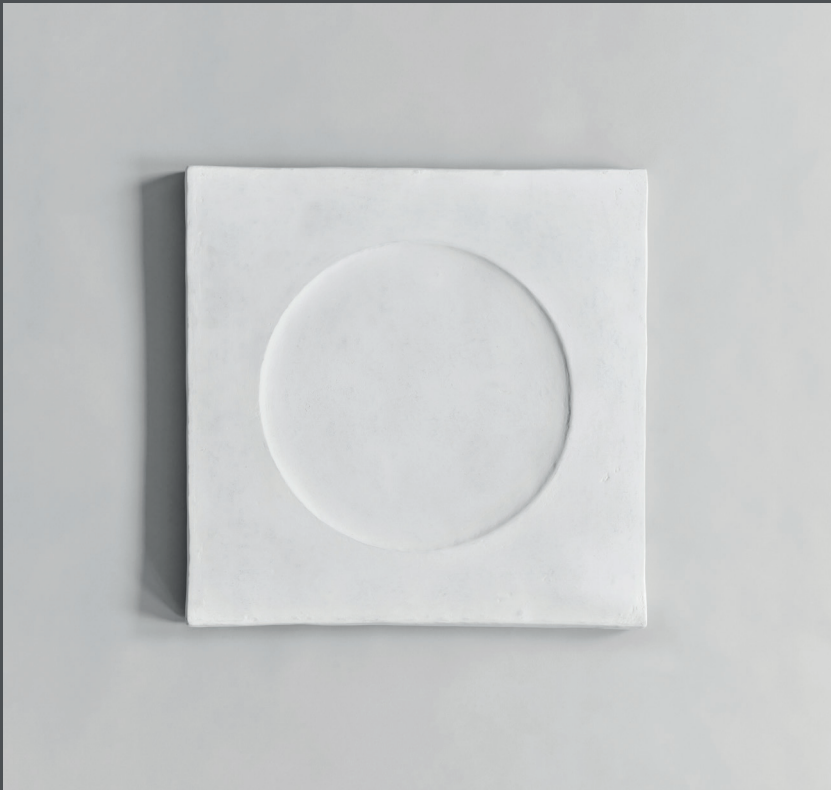

## SCULPT ART VOID

The Sculpt Wall collection is a series of reliefs for hanging on the wall as pure artistic intentions.

The sculptural pieces pull their inspiration from brutalist architecture details, design history and concrete as a surface and material in American Minimalist art of the 1960s.

Each piece is handmade from a sustainable concrete-like material of recycled newspapers, sand, and chalk powder, combining artistic work with sustainable production methods.

The Sculpt Wall series are available in different shapes and sizes and can easily be hung on a wall with screws and brackets on the backside.

Designed by Kristian Sofus Hansen & Tommy Hyldahl.

Product no: 213003

Type: Wall Art - Indoor

Colour: Chalk White

Material: Sustainable Paper Mass

Care instructions:

Use a soft dry cloth to clean the product.